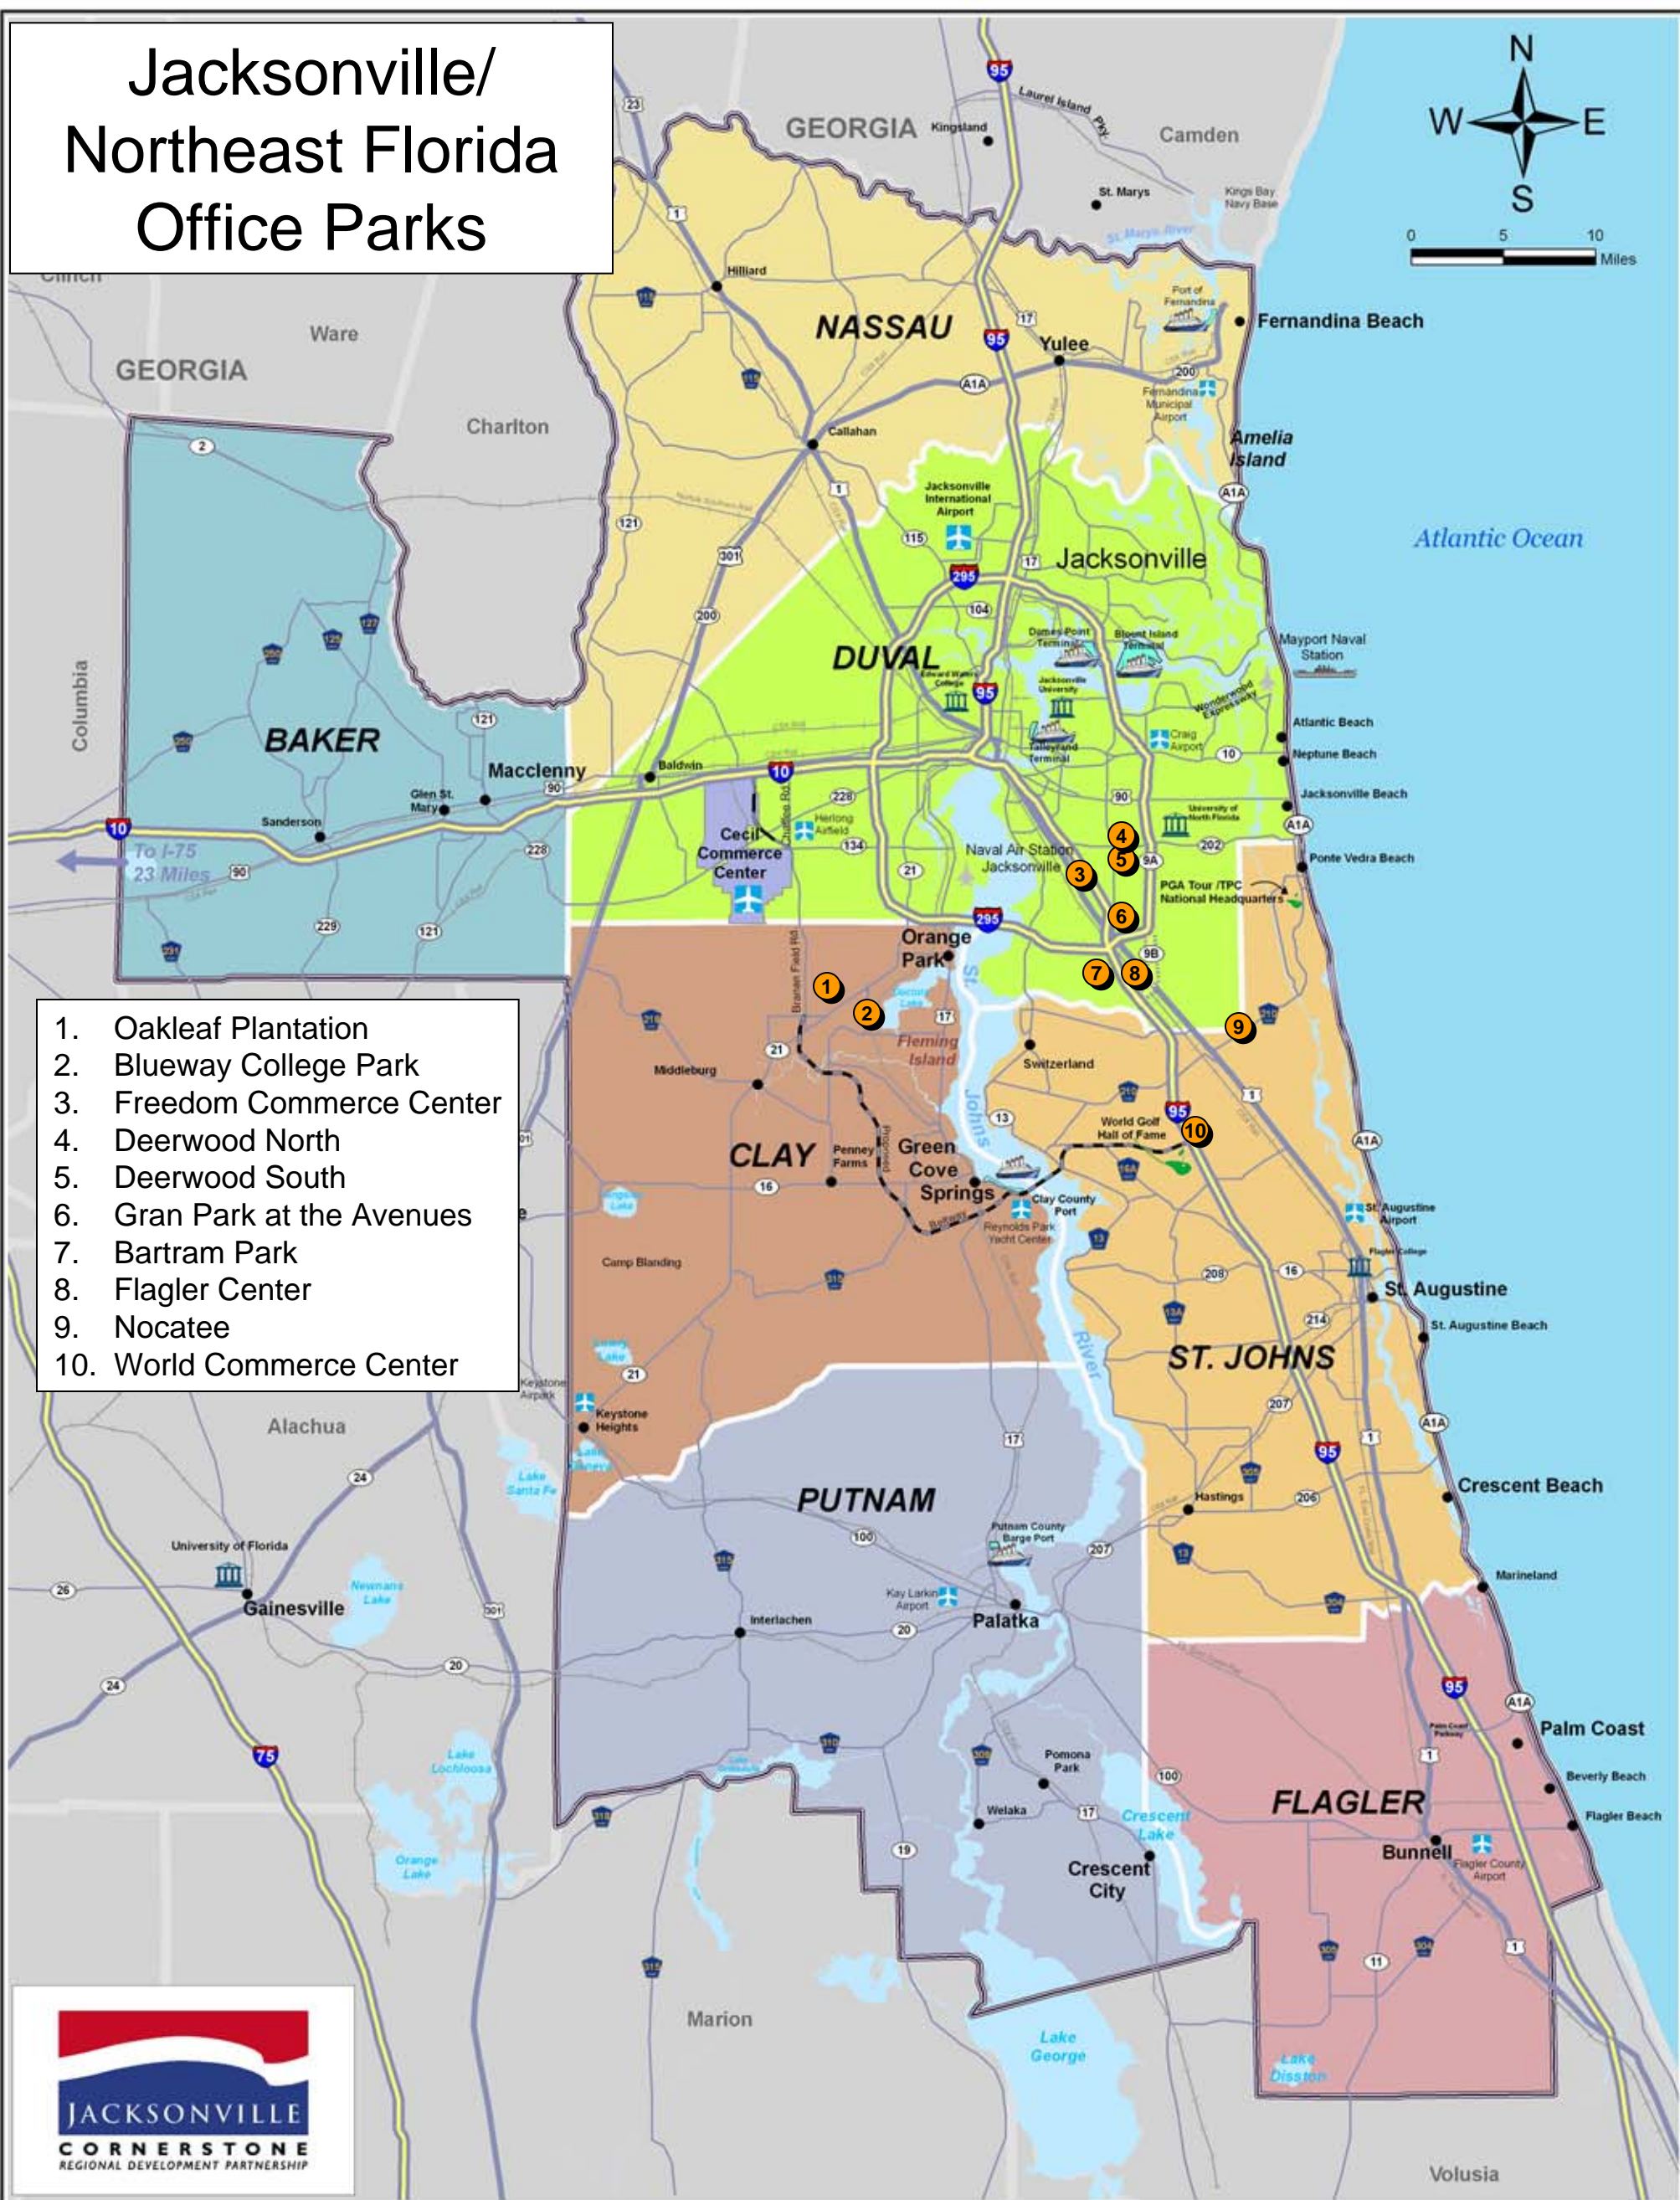

Jacksonville/ Northeast Florida Office Parks

1. Oakleaf Plantation
2. Blueway College Park
3. Freedom Commerce Center
4. Deerwood North
5. Deerwood South
6. Gran Park at the Avenues
7. Bartram Park
8. Flagler Center
9. Nocatee
10. World Commerce Center